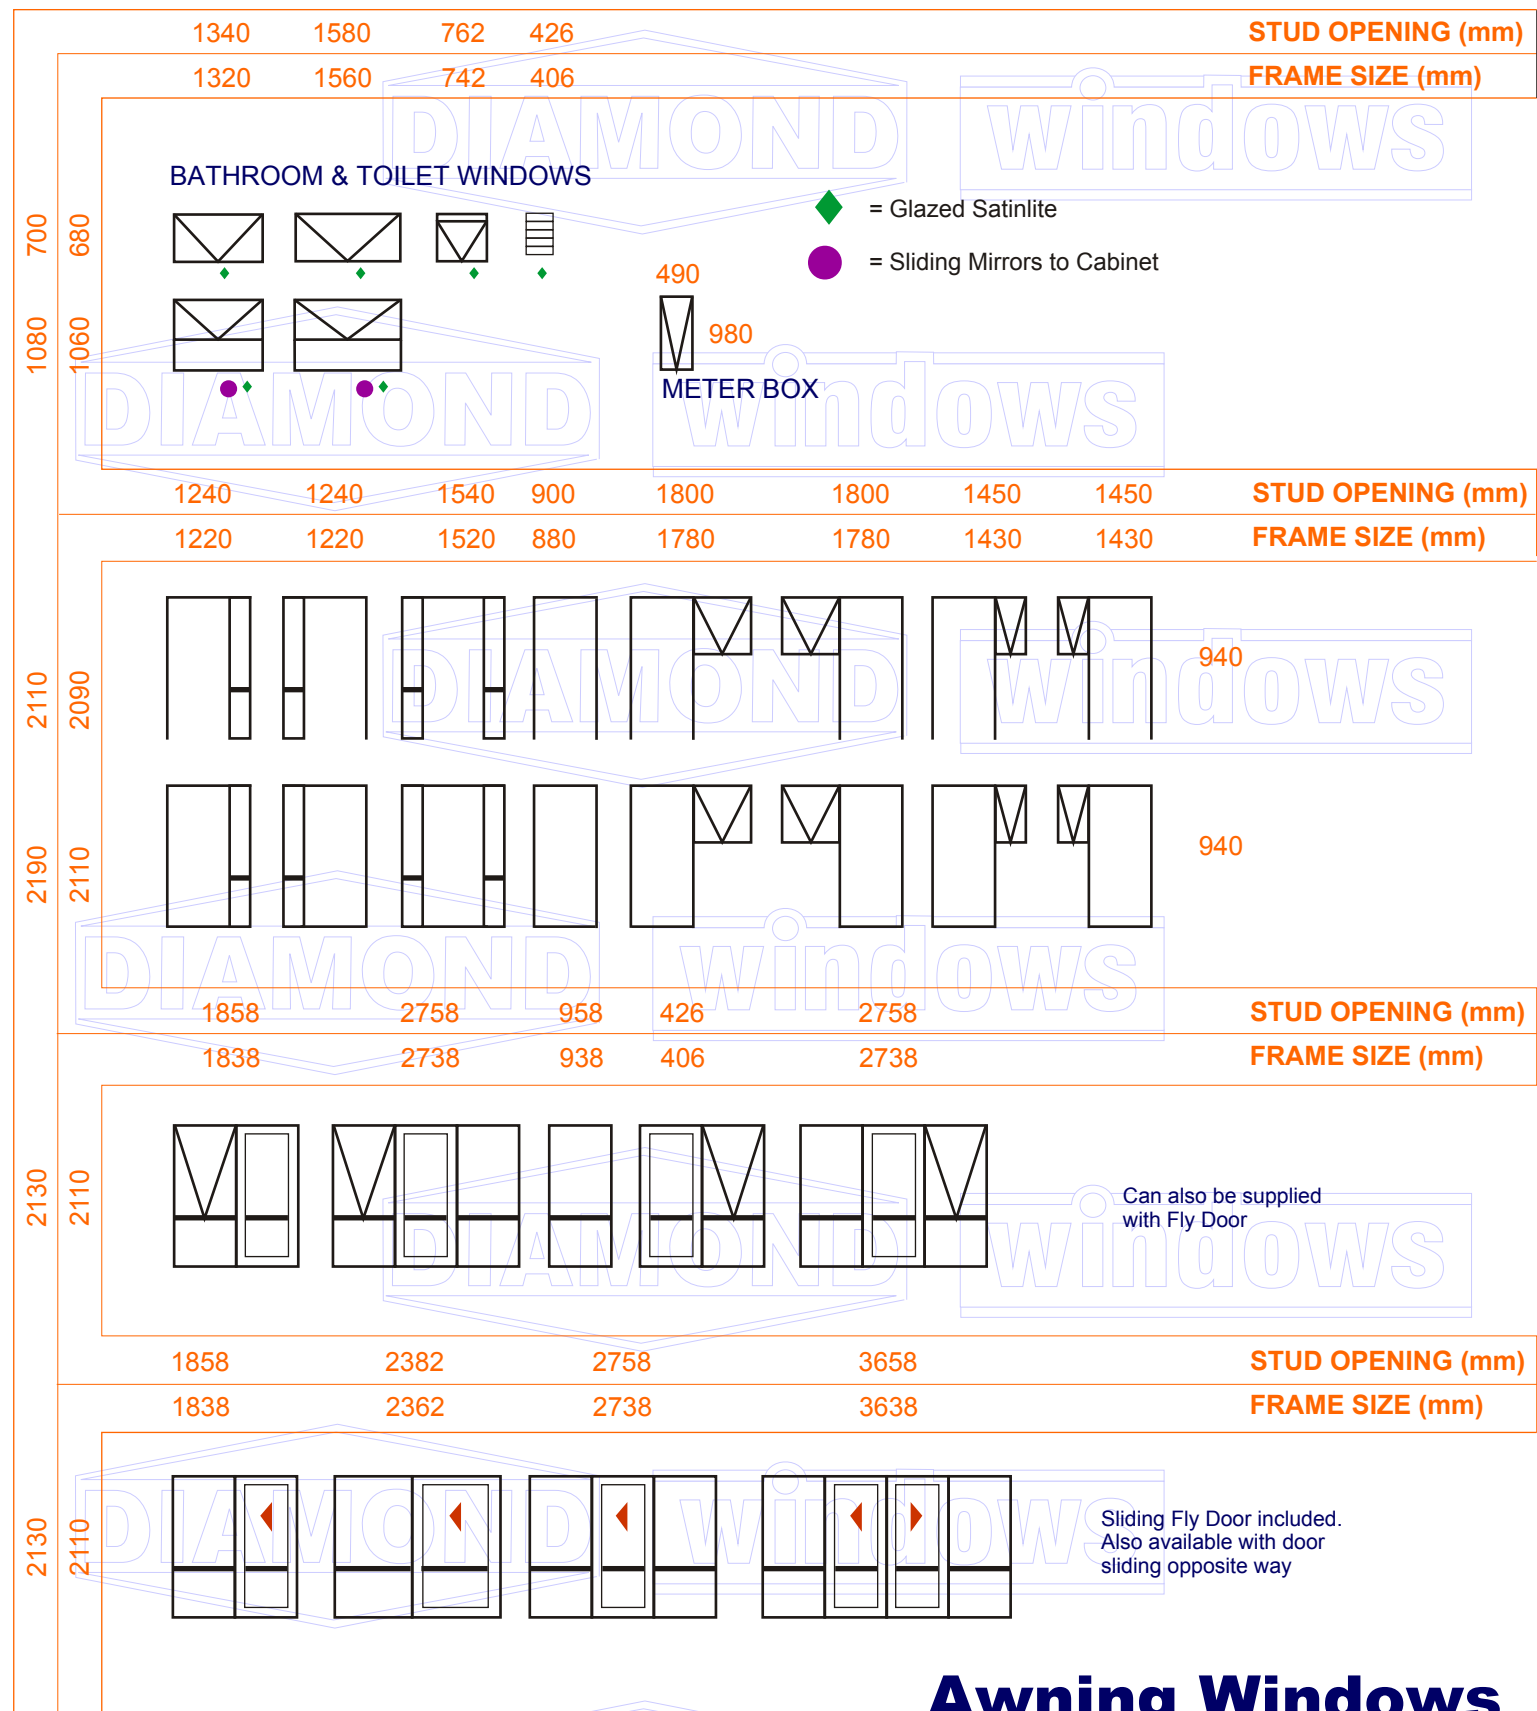

STUD OPENING (mm)	762	958	1220	1466	1858	2382	2758	
FRAME SIZE (mm)	742	938	1200	1446	1838	2362	2738	

Awning Windows

All units illustrated as viewed from outside.

Diamond Windows Pty Ltd reserve the right to alter specifications without notice.

Awning Windows

All units illustrated as viewed from outside.

Diamond Windows Pty Ltd reserve the right to alter specifications without notice.